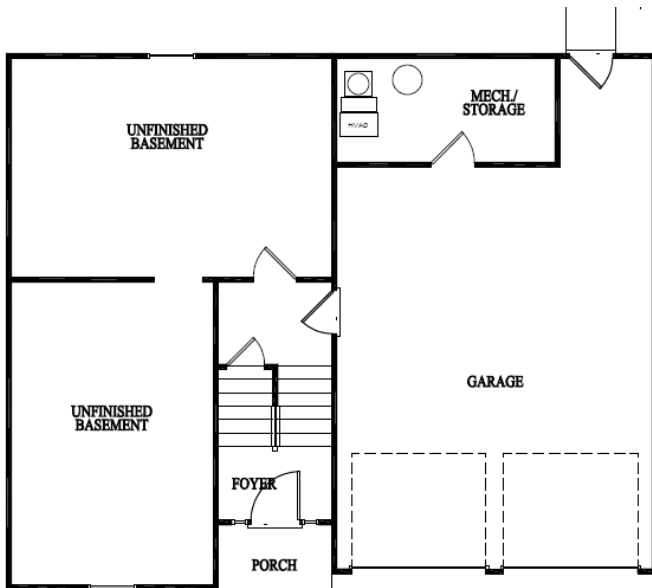

LOWER LEVEL (UNFINISHED)