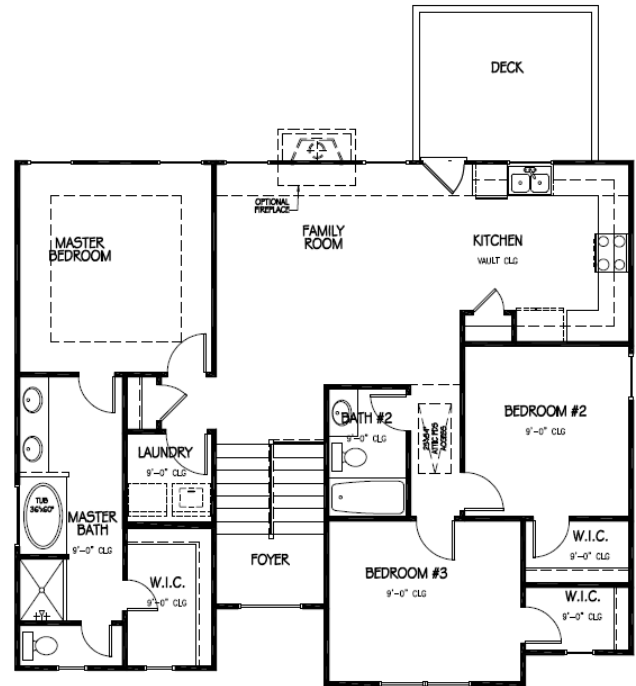

MAIN LEVEL

PBGBuilt.com